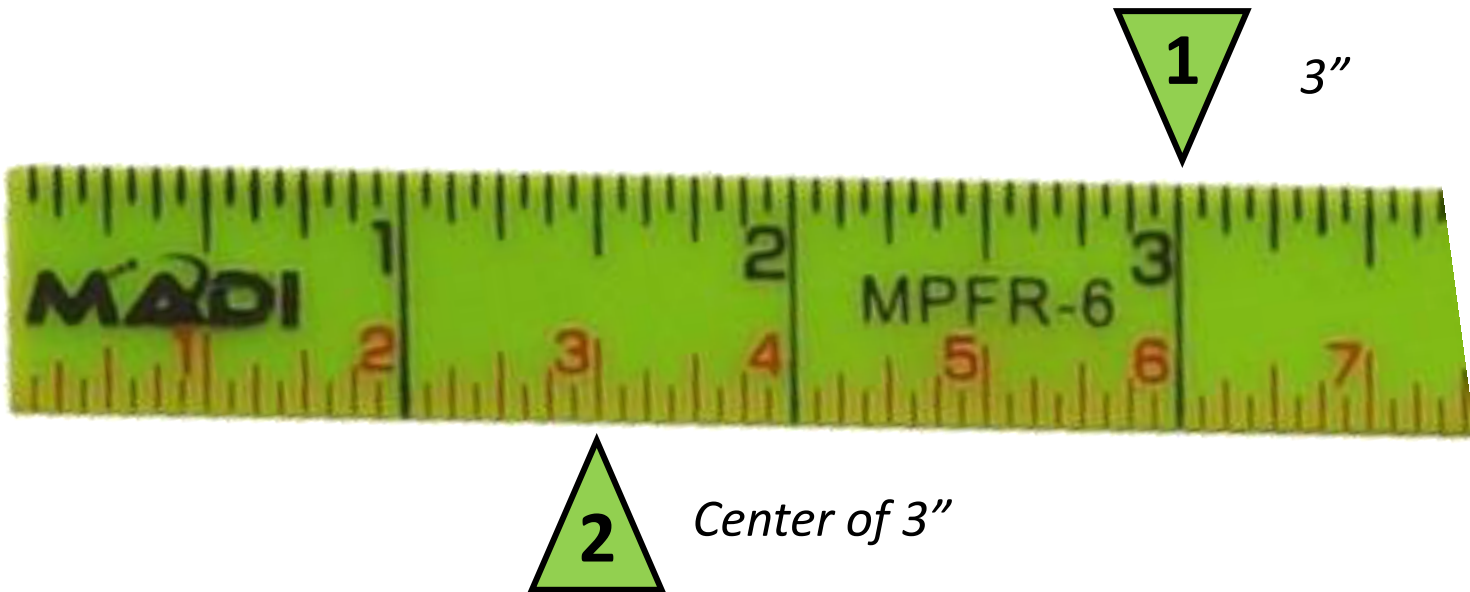

MPFR-6: 6' Fiberglass Folding Ruler – Inside Reading with Center-Point Markings

Features & Benefits:

- *Easy to read black markings on green background*
- *Red center-point markings to quickly find the middle – great for any drilling*
 - *Concrete pole drilling*
- *Inside reading for easy and precise layout*
- *Measurements are marked on both sides and both edges graduated to 1/16-Inch*
- *Compact 8" folded length and 72" extended length*
- *Engraved graduations on both sides for maximum abrasion resistance*
- *Constructed of glass-reinforced nylon for maximum durability and weather resistance*
- *Positive locking joints with corrosion-resistant stainless steel spring hinges for maximum reach*

Center of
3" →

Advantage of Center-Point Markings

- 1) Measure the distance on top in black
- 2) Find the same number on the bottom in red for the center

Find The Center Fast!