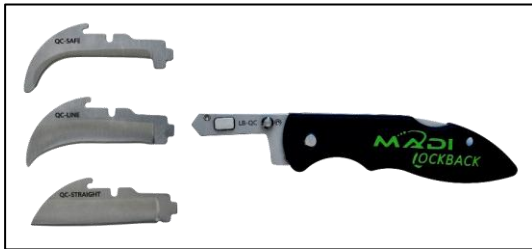

MADI's Quick Change Program

1 Buy The Knife

LB-QC

Comes with these blades:
Safety Blade, Lineman Pointed, & Straight